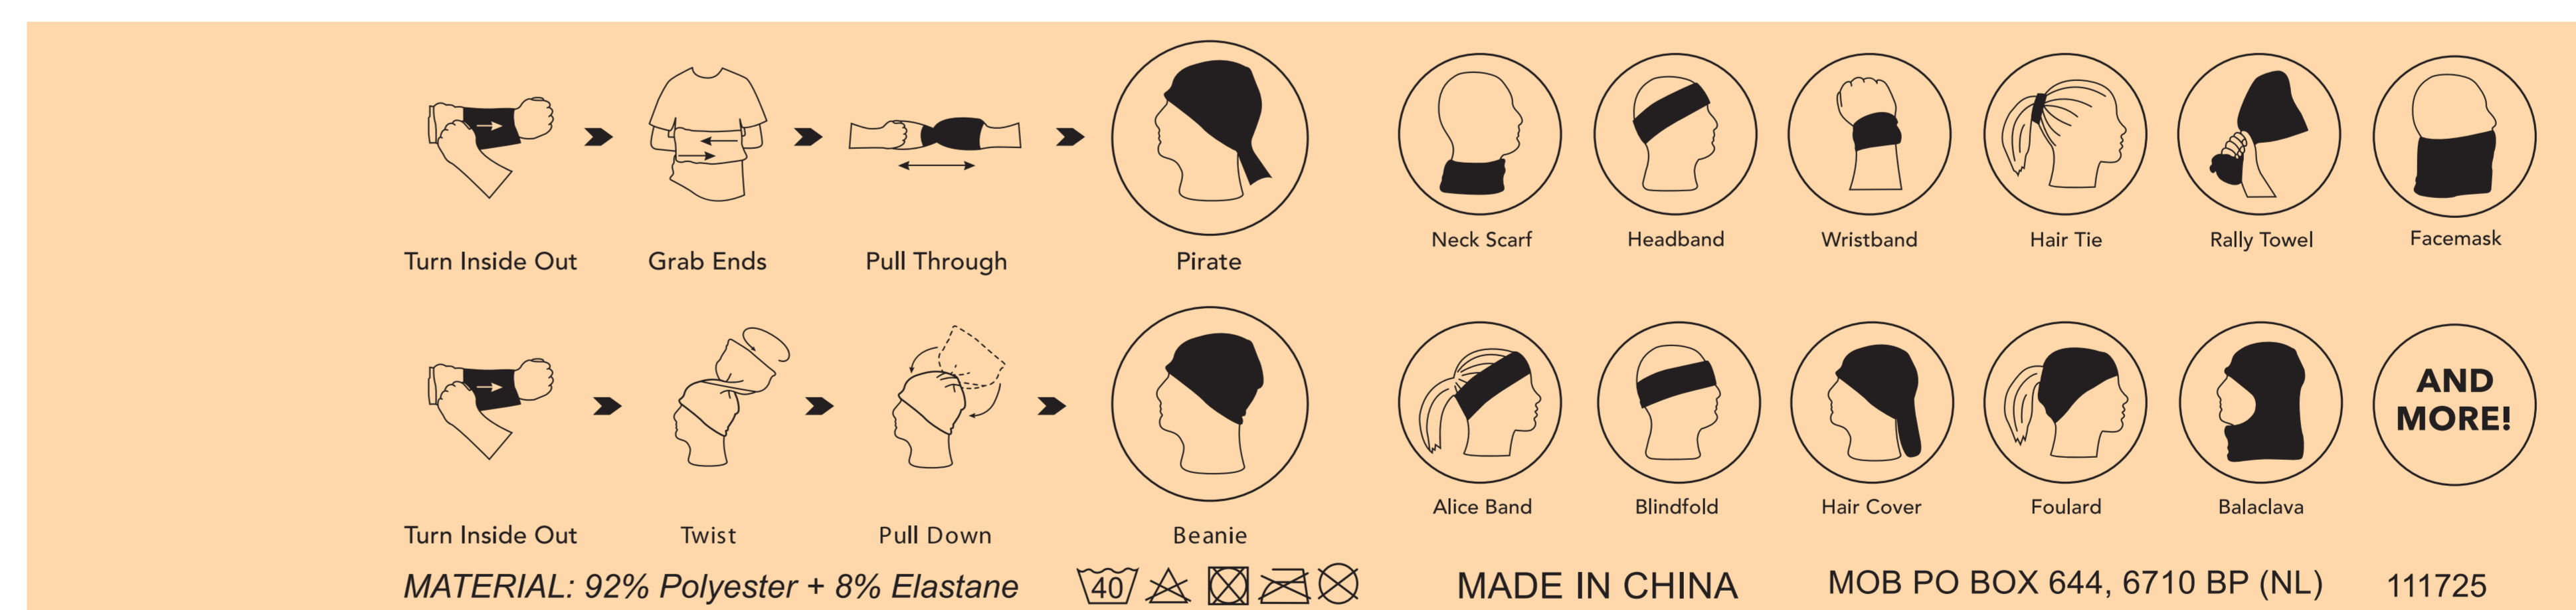

## LYCRA MULTI SCARF

Fabric: Lycra  
 Item size: 50 x 23 cm  
 Technique: Sublimation

SCALE 1:1

POLYBAG

LYCRA - STANDARD COLOUR

FRONT

BACK

GLUE AREA

130mm

30mm

OPTIONAL - PAPER WRAPPING „B” (SCALE 4:1)

LEGEND:

- BLEED AREA
- FINISHED COMPONENT
- SAFE PRINT AREA