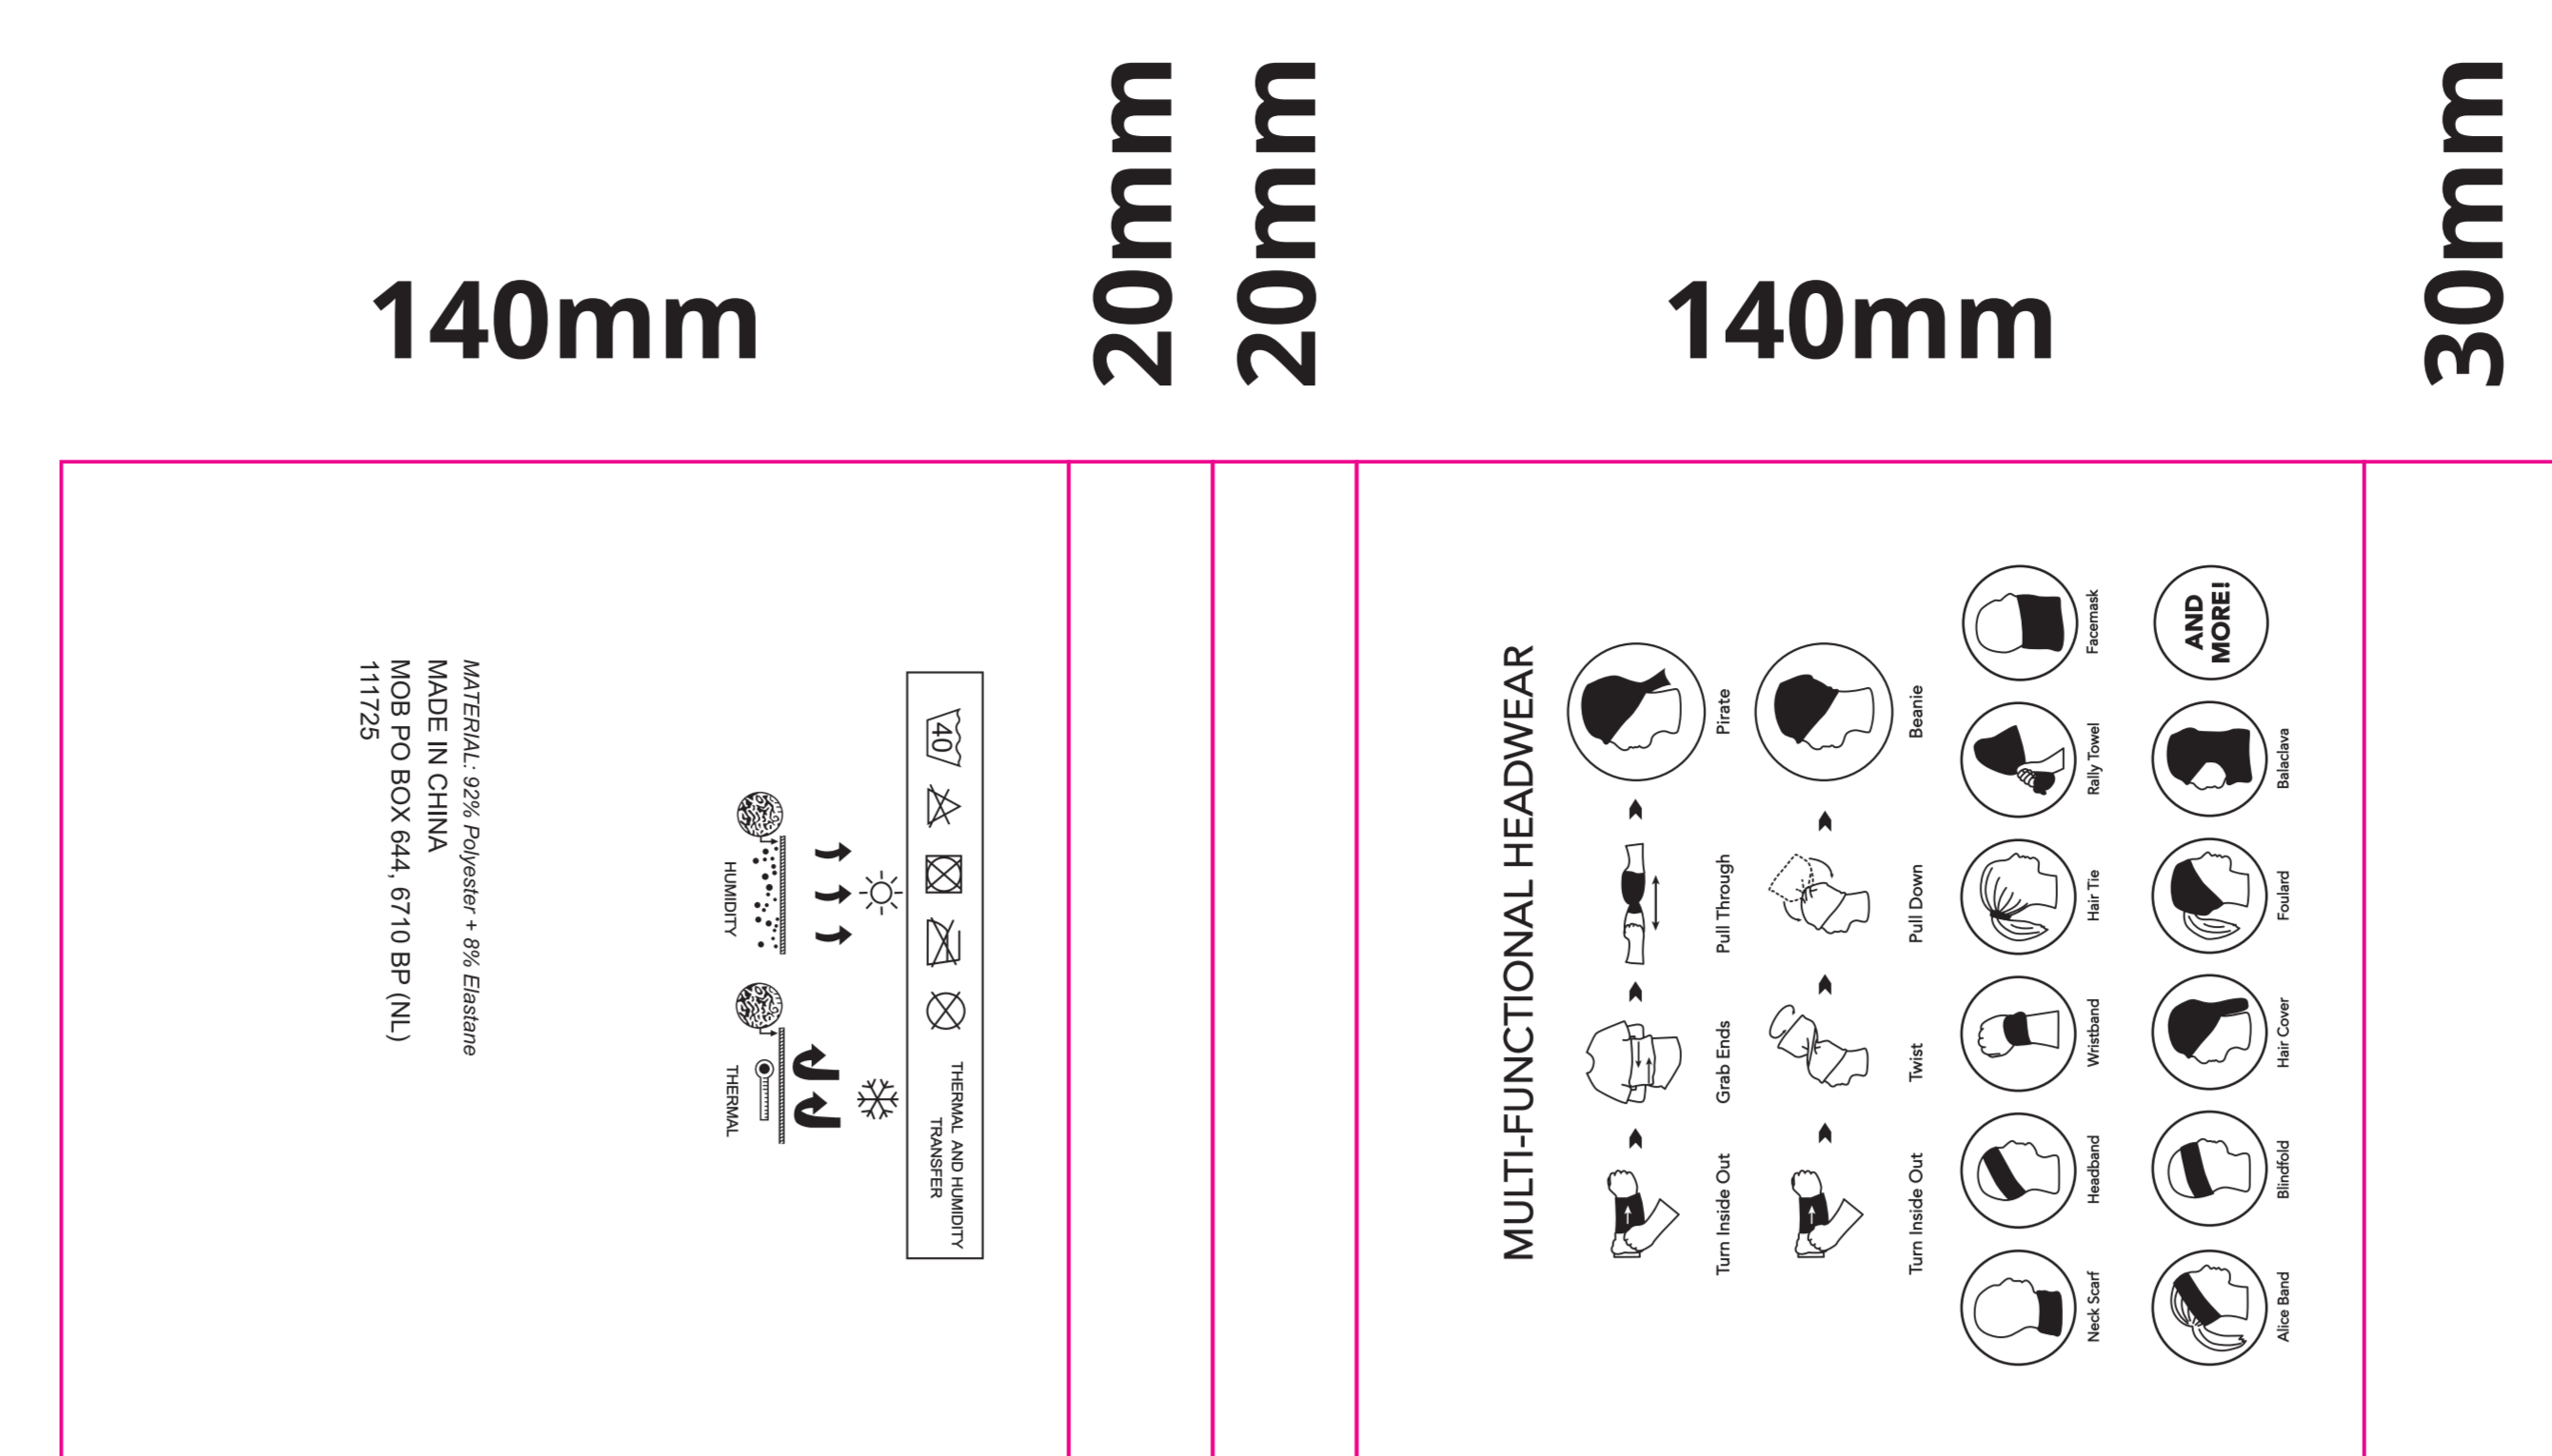

# ML3203

## LYCRA MULTI SCARF

Fabric: Lycra  
 Item size: 50 x 23 cm  
 Technique: Sublimation

SCALE 1:1

POLYBAG

LYCRA - STANDARD COLOUR

FRONT

BACK

GLUE AREA

130mm

30mm

OPTIONAL - PAPER WRAPPING „B” (SCALE 4:1)

LEGEND:

- BLEED AREA
- FINISHED COMPONENT
- SAFE PRINT AREA