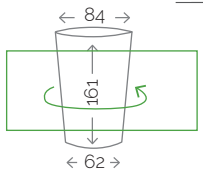

# e60

**S** PRINT AREA: 204 x 110 mm

e60

Impression in continuous

\*Positions and colours are approximate

Soy un vaso reutilizable. No me tires!

**50**

**40**