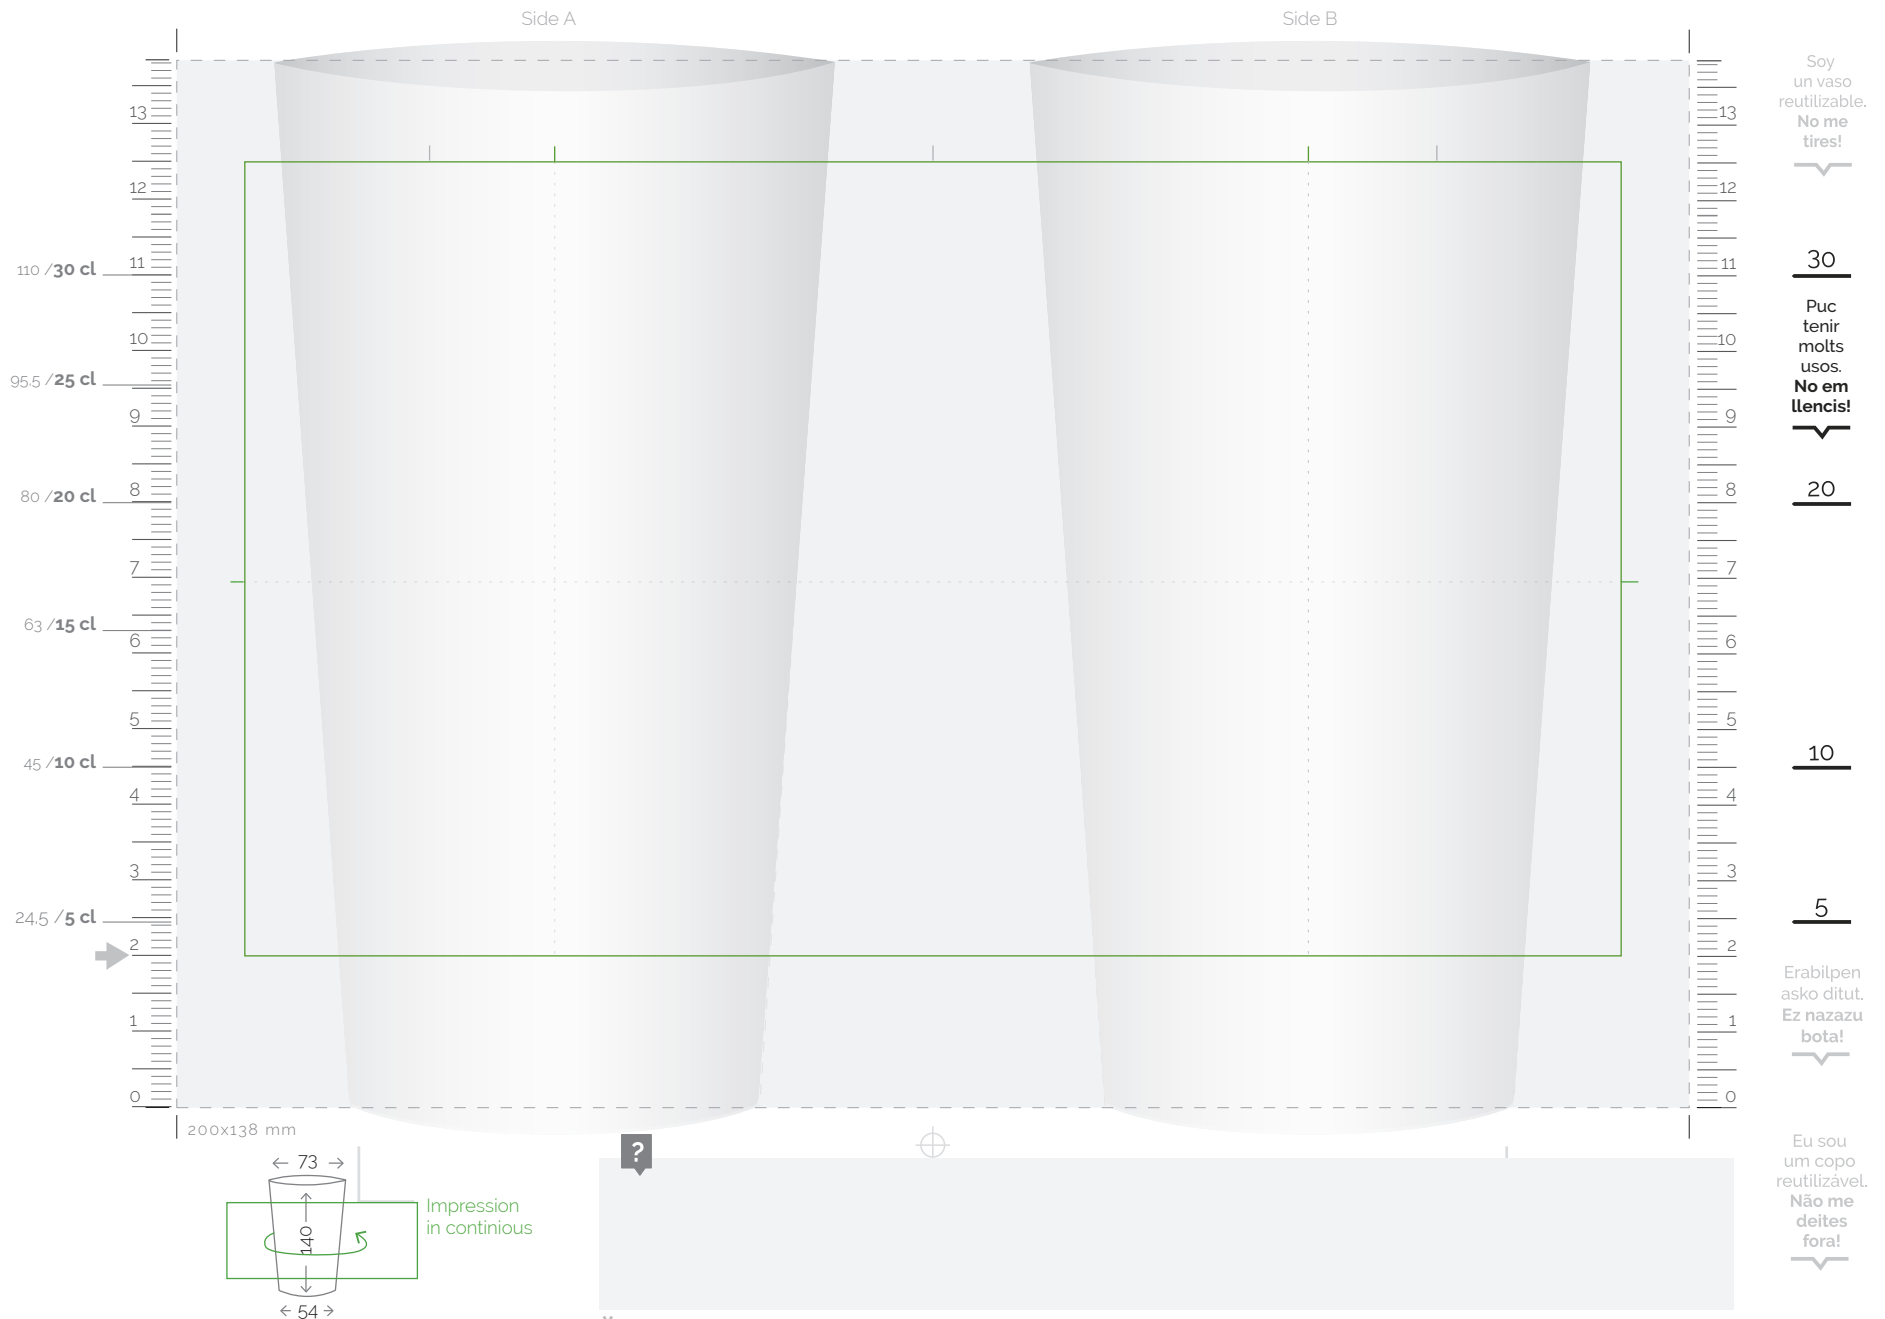

# e40

S

PRINT AREA: 182 x 105 mm

e40

\*Positions and colours are approximate